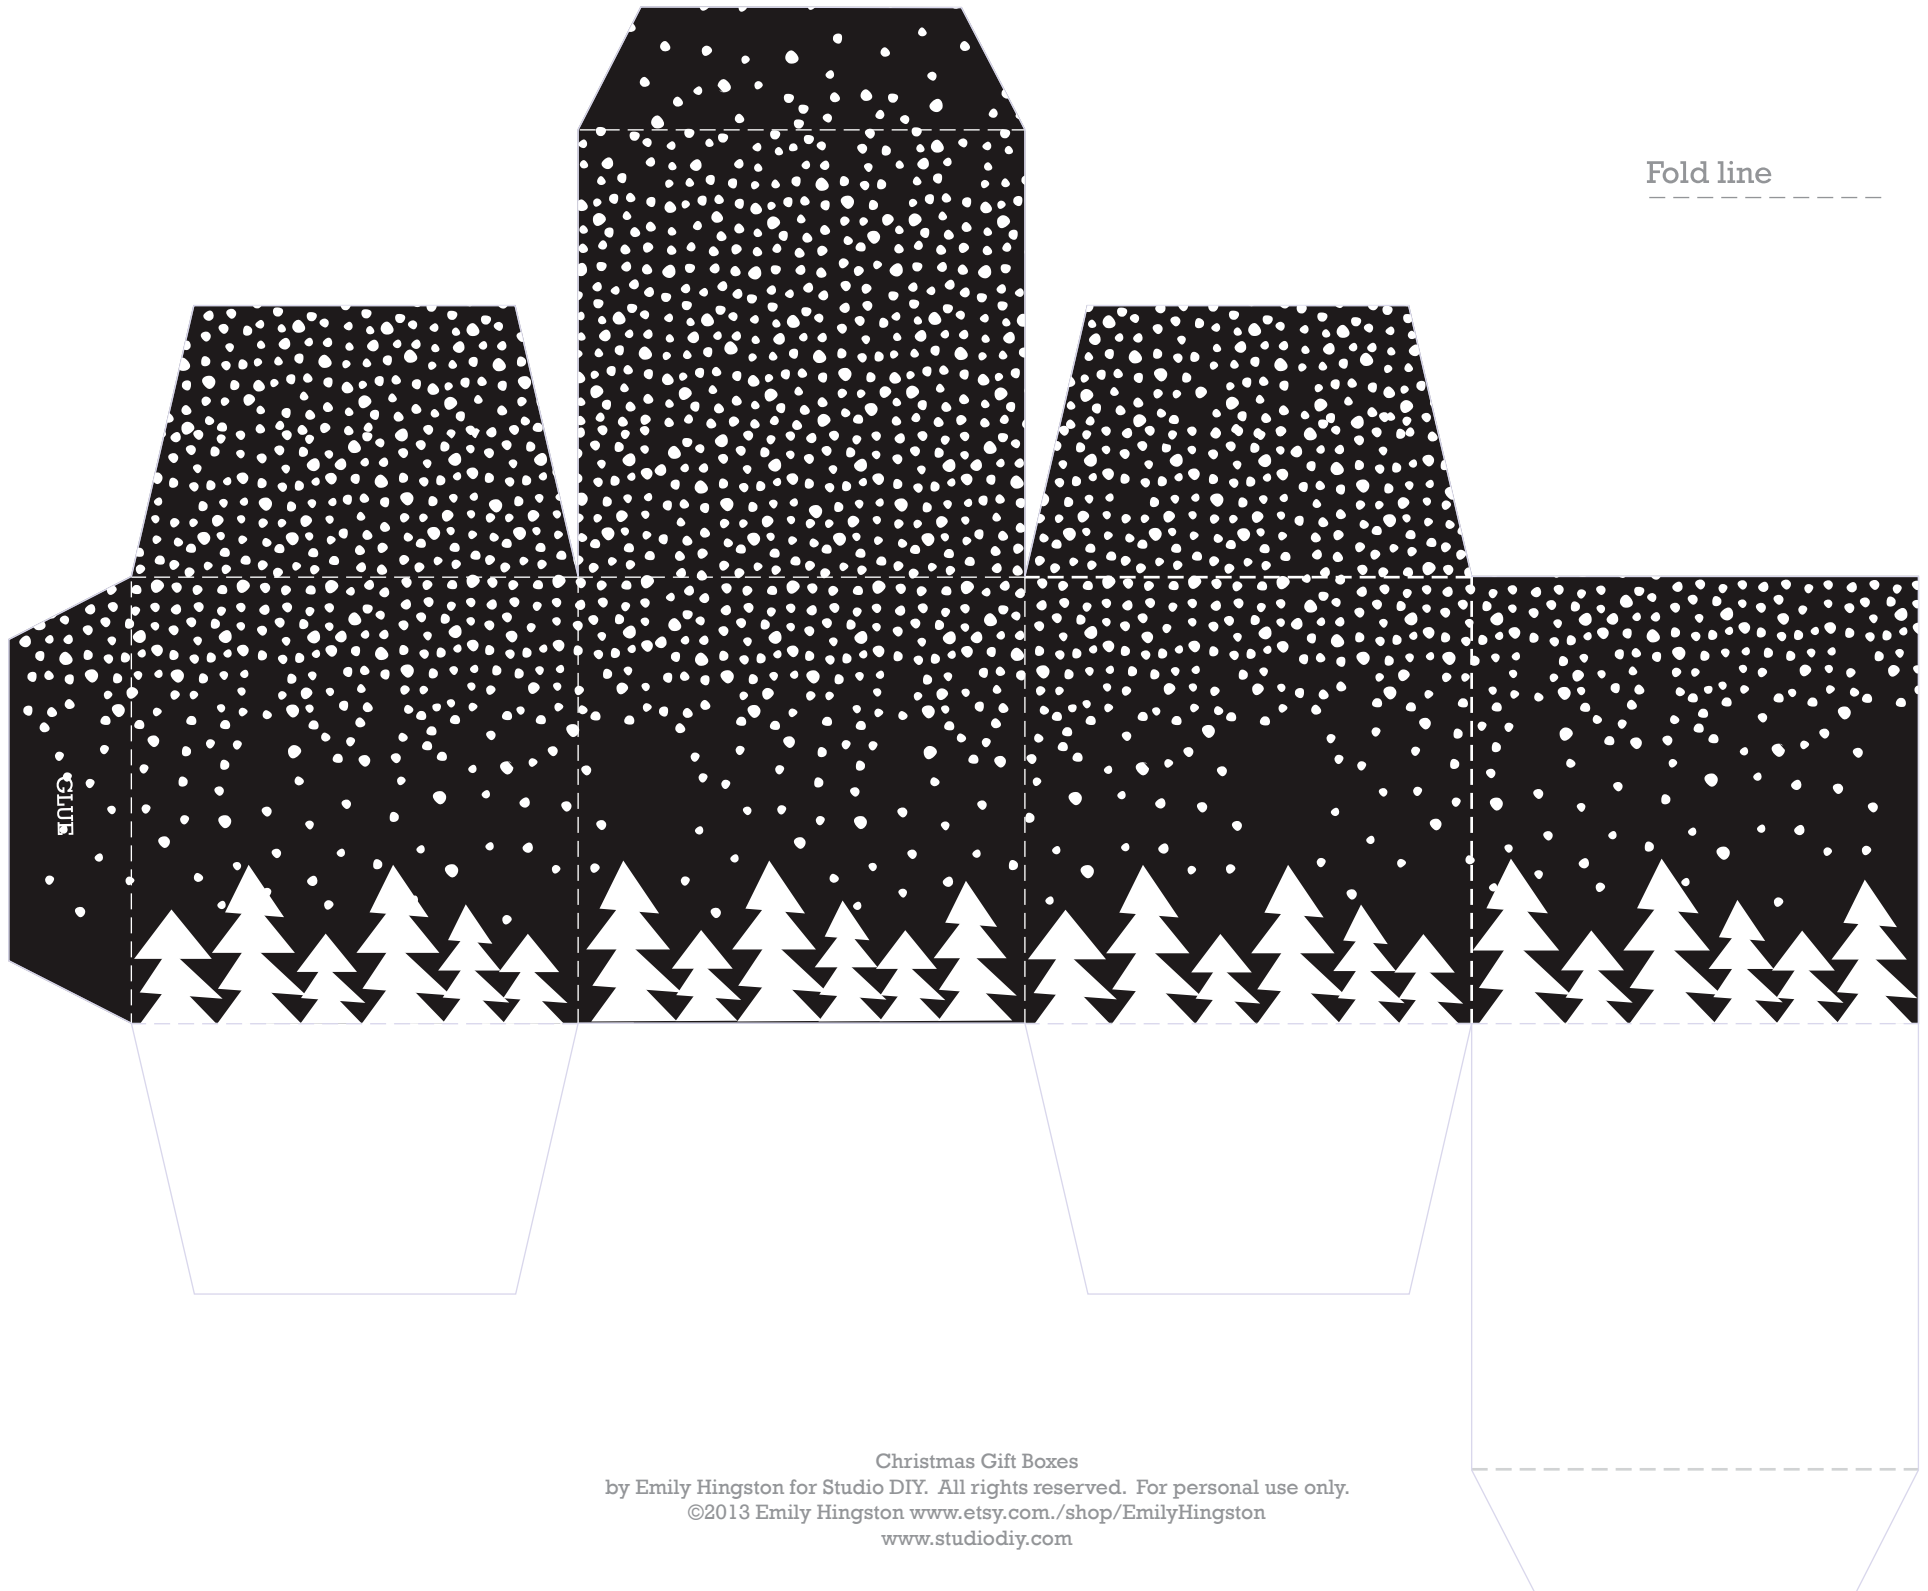

Fold line

Fold line

GLUE

Christmas Gift Boxes
by Emily Hingston for Studio DIY. All rights reserved. For personal use only.
©2013 Emily Hingston www.etsy.com/shop/EmilyHingston
www.studiodiy.com