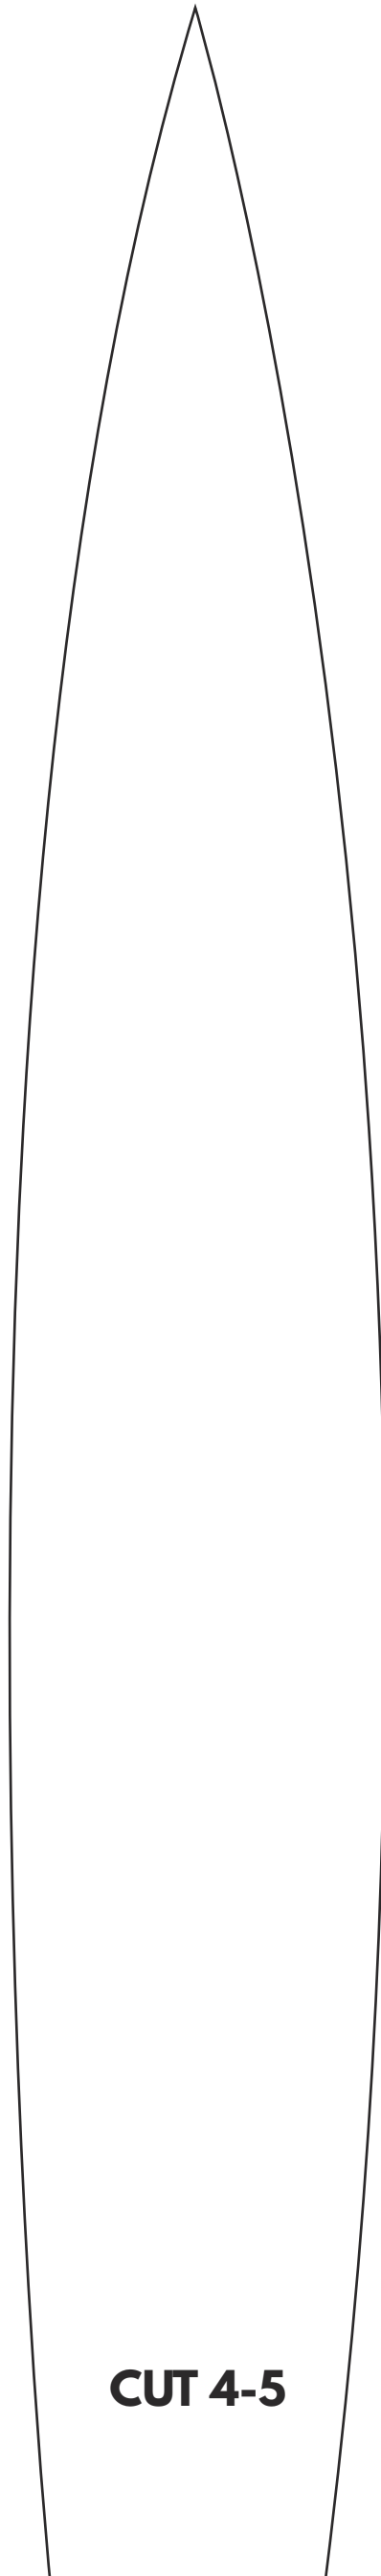

STUDIO DIY!

PINEAPPLE HAT TEMPLATE

CUT 10-12