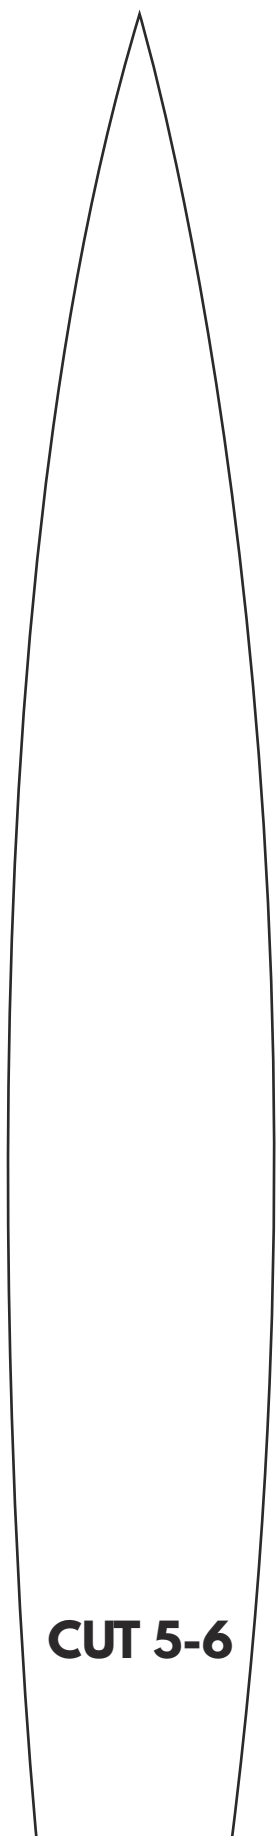

STUDIO DIY!

PINEAPPLE HAT TEMPLATE

CUT 10-12